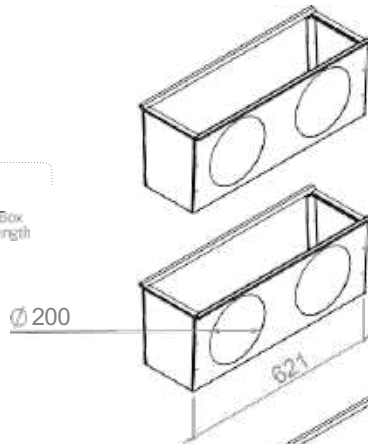

SUITABLE FOR LINE AND LINE PERFORMANCE DIFFUSERS: 3/20 P

Order code:
VTBOX C 200 625

Box width type	Hole diameter	Box length