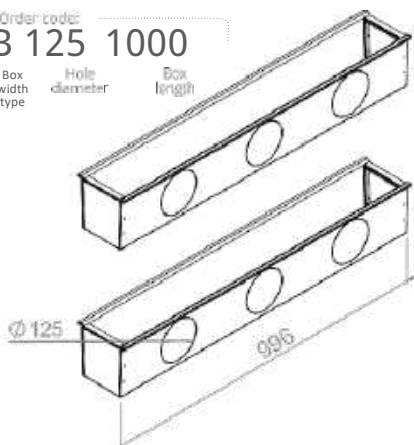

Order code:  
**VTBOX A 125 1250**

Box width type    Hole diameter    Box length

Order code:  
**VTBOX A 160 1250**

Box width type    Hole diameter    Box length

**SUITABLE FOR LINE AND LINE PERFORMANCE DIFFUSERS:  
3/12, 3/18, 2/20 P**

**“V” SHAPE INSULATED**

Order code:  
**VTBOX B 125 625**

Box width type Hole diameter Box length

Order code:  
**VTBOX B 160 625**

Box width type Hole diameter Box length

Order code:  
**VTBOX B 125 1000**

Box width type Hole diameter Box length

Order code:  
**VTBOX B 160 1000**

Box width type Hole diameter Box length

Order code:  
**VTBOX B 125 1250**

Box width type Hole diameter Box length

Order code:  
**VTBOX B 160 1250**

Box width type Hole diameter Box length