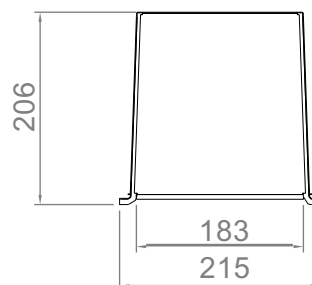

Order code:
VTBOX C 160 1250

Box width type	Hole diameter	Box length