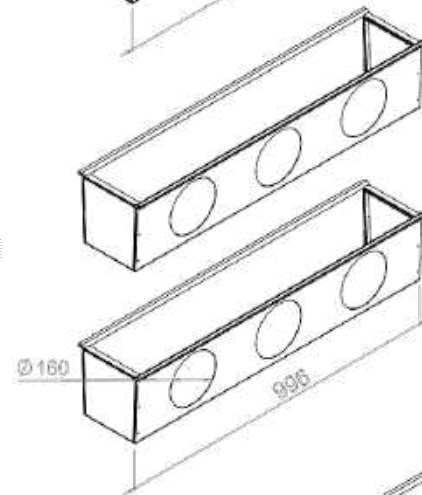

Order code:
VTBOX C 160 1000

Box width type	Hole diameter	Box length