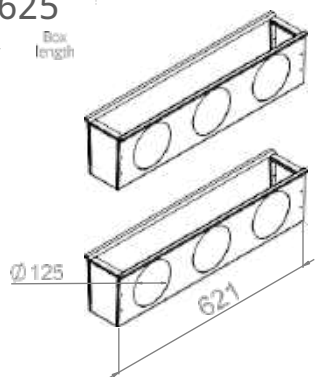

**SUITABLE FOR LINE AND LINE PERFORMANCE DIFFUSERS:  
1/12, 1/18, 2/12, 2/18, 1/20 P**

**“V” SHAPE INSULATED**

Order code:  
**VTBOX A 125 625**

Box width type    Hole diameter    Box length

Order code:  
**VTBOX A 160 625**

Box width type    Hole diameter    Box length

Order code:  
**VTBOX A 125 1000**

Box width type    Hole diameter    Box length

Order code:  
**VTBOX A 160 1000**

Box width type    Hole diameter    Box length

Order code:  
**VTBOX A 125 1250**

Box width type    Hole diameter    Box length

Order code:  
**VTBOX A 160 1250**

Box width type    Hole diameter    Box length

**SUITABLE FOR LINE AND LINE PERFORMANCE DIFFUSERS:  
3/12, 3/18, 2/20 P**

Box width type Hole diameter Box length

Order code:  
**VTBOX B 160 1000**

Box width type Hole diameter Box length

Order code:  
**VTBOX B 125 1250**

Box width type Hole diameter Box length

Order code:  
**VTBOX B 160 1250**