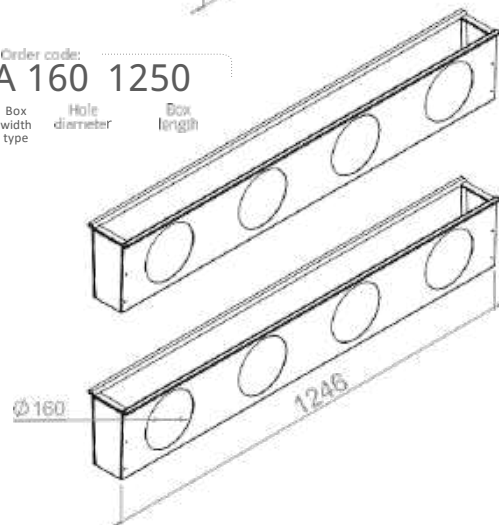

Box width type    Hole diameter    Box length

Order code:  
**VTBOX A 125 1000**

Box width type    Hole diameter    Box length

Order code:  
**VTBOX A 160 1000**

Box width type    Hole diameter    Box length

Order code:  
**VTBOX A 125 1250**

Box width type    Hole diameter    Box length

Order code:  
**VTBOX A 160 1250**

Box width type    Hole diameter    Box length

**SUITABLE FOR LINE AND LINE PERFORMANCE DIFFUSERS:  
3/12, 3/18, 2/20 P**

**“V” SHAPE INSULATED**

Order code:  
**VTBOX B 125 625**

Box width type Hole diameter Box length

Order code:  
**VTBOX B 160 625**

Box width type Hole diameter Box length

Order code:  
**VTBOX B 125 1000**

Box width type Hole diameter Box length

Order code:  
**VTBOX B 160 1000**

Box width type Hole diameter Box length

Order code:  
**VTBOX B 125 1250**

Box width type Hole diameter Box length

Order code:  
**VTBOX B 160 1250**