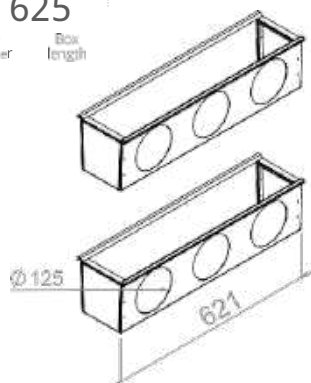

Order code:  
**VTBOX A 125 1250**

Box width type    Hole diameter    Box length

Order code:  
**VTBOX A 160 1250**

Box width type    Hole diameter    Box length

**SUITABLE FOR LINE AND LINE PERFORMANCE DIFFUSERS:  
3/12, 3/18, 2/20 P**

**“V” SHAPE INSULATED**

Order code:  
**VTBOX B 125 625**

Box width type Hole diameter Box length

Order code:  
**VTBOX B 160 625**

Box width type Hole diameter Box length

Order code:  
**VTBOX B 125 1000**

Box width type Hole diameter Box length

Order code:  
**VTBOX B 160 1000**

Box width type Hole diameter Box length

Order code:  
**VTBOX B 125 1250**

Box width type Hole diameter Box length

Order code:  
**VTBOX B 160 1250**

Box width type Hole diameter Box length