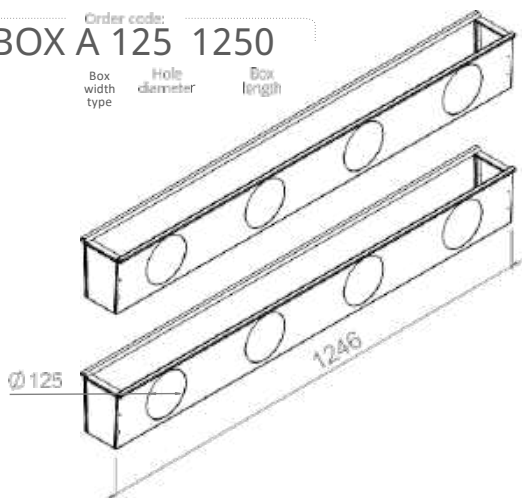

**SUITABLE FOR LINE AND LINE PERFORMANCE DIFFUSERS:  
1/12, 1/18, 2/12, 2/18, 1/20 P**

**“V” SHAPE INSULATED**

Order code:  
**VTBOX A 125 625**

Box width type    Hole diameter    Box length

Order code:  
**VTBOX A 160 625**

Box width type    Hole diameter    Box length

Order code:  
**VTBOX A 125 1000**

Box width type    Hole diameter    Box length

Order code:  
**VTBOX A 160 1000**

Box width type    Hole diameter    Box length

Order code:  
**VTBOX A 125 1250**

Box width type    Hole diameter    Box length

Order code:  
**VTBOX A 160 1250**

Box width type    Hole diameter    Box length

**SUITABLE FOR LINE AND LINE PERFORMANCE DIFFUSERS:  
3/12, 3/18, 2/20 P**

**“V” SHAPE INSULATED**

Order code:  
**VTBOX B 125 625**

Box width type Hole diameter Box length

Order code:  
**VTBOX B 160 625**

Box width type Hole diameter Box length

Order code:  
**VTBOX B 125 1000**