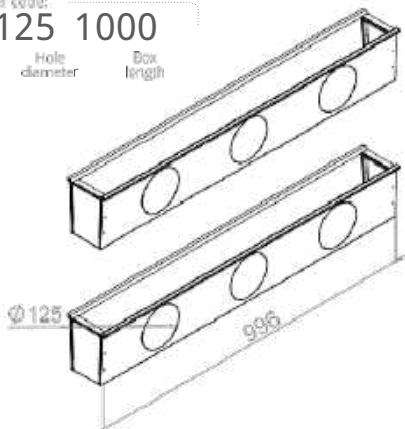

**SUITABLE FOR LINE AND LINE PERFORMANCE DIFFUSERS:  
1/12, 1/18, 2/12, 2/18, 1/20 P**

**“V” SHAPE INSULATED**

Order code:  
**VTBOX A 125 625**

Box width type    Hole diameter    Box length

Order code:  
**VTBOX A 160 625**

Box width type    Hole diameter    Box length

Order code:  
**VTBOX A 125 1000**

Box width type    Hole diameter    Box length

Order code:  
**VTBOX A 160 1000**

Box width type    Hole diameter    Box length

Order code:  
**VTBOX A 125 1250**

Box width type    Hole diameter    Box length

Order code:  
**VTBOX A 160 1250**

Box width type    Hole diameter    Box length

**SUITABLE FOR LINE AND LINE PERFORMANCE DIFFUSERS:  
3/12, 3/18, 2/20 P**

Box width type Hole diameter Box length

Order code:  
**VTBOX B 160 1000**

Box width type Hole diameter Box length

Order code:  
**VTBOX B 125 1250**

Box width type Hole diameter Box length

Order code:  
**VTBOX B 160 1250**