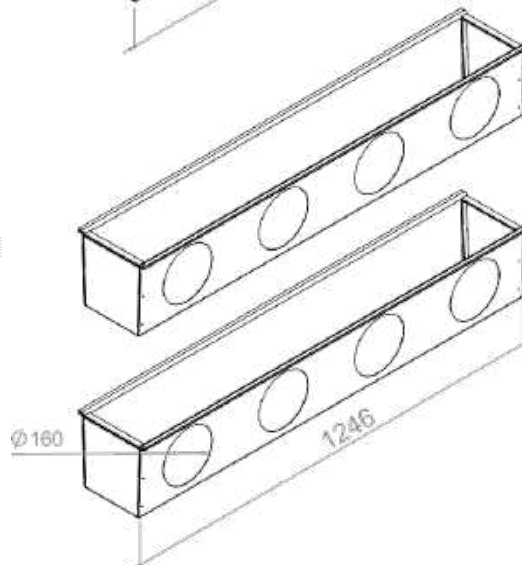

Order code:
VTBOX C 160 1250

Box width type	Hole diameter	Box length