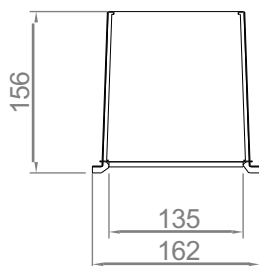

Order code:  
**VTBOX A 125 1250**

Box width type    Hole diameter    Box length

Order code:  
**VTBOX A 160 1250**

Box width type    Hole diameter    Box length

**SUITABLE FOR LINE AND LINE PERFORMANCE DIFFUSERS:  
3/12, 3/18, 2/20 P**

**“V” SHAPE INSULATED**

Order code:  
**VTBOX B 125 625**

Box width type Hole diameter Box length

Order code:  
**VTBOX B 160 625**

Box width type Hole diameter Box length

Order code:  
**VTBOX B 125 1000**

Box width type Hole diameter Box length

Order code:  
**VTBOX B 160 1000**

Box width type Hole diameter Box length

Order code:  
**VTBOX B 125 1250**

Box width type Hole diameter Box length

Order code:  
**VTBOX B 160 1250**

Box width type Hole diameter Box length