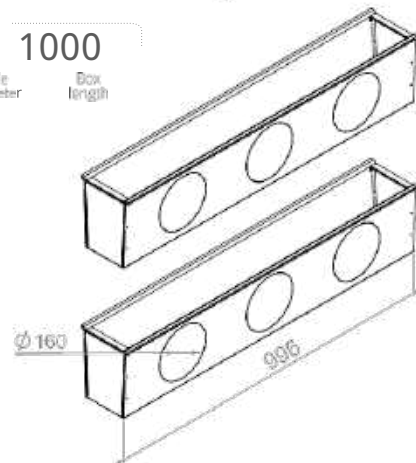

Order code:  
**VTBOX A 125 1250**

Box width type    Hole diameter    Box length

Order code:  
**VTBOX A 160 1250**

Box width type    Hole diameter    Box length

**SUITABLE FOR LINE AND LINE PERFORMANCE DIFFUSERS:  
3/12, 3/18, 2/20 P**

**“V” SHAPE INSULATED**

Order code:  
**VTBOX B 125 625**

Box width type Hole diameter Box length

Order code:  
**VTBOX B 160 625**

Box width type Hole diameter Box length

Order code:  
**VTBOX B 125 1000**

Box width type Hole diameter Box length

Order code:  
**VTBOX B 160 1000**

Box width type Hole diameter Box length

Order code:  
**VTBOX B 125 1250**

Box width type Hole diameter Box length

Order code:  
**VTBOX B 160 1250**

Box width type Hole diameter Box length