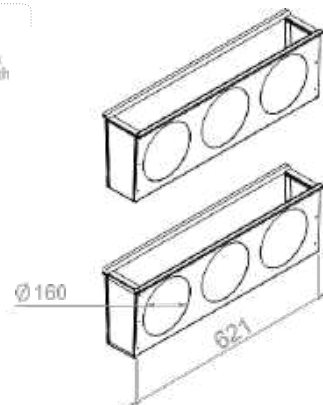

**SUITABLE FOR LINE AND LINE PERFORMANCE DIFFUSERS:  
1/12, 1/18, 2/12, 2/18, 1/20 P**

**“V” SHAPE INSULATED**

Order code:  
**VTBOX A 125 625**

Box width type    Hole diameter    Box length

Order code:  
**VTBOX A 160 625**

Box width type    Hole diameter    Box length

Order code:  
**VTBOX A 125 1000**

Box width type    Hole diameter    Box length

Order code:  
**VTBOX A 160 1000**

Box width type    Hole diameter    Box length

Order code:  
**VTBOX A 125 1250**

Box width type    Hole diameter    Box length

Order code:  
**VTBOX A 160 1250**

Box width type    Hole diameter    Box length

**SUITABLE FOR LINE AND LINE PERFORMANCE DIFFUSERS:  
3/12, 3/18, 2/20 P**

Box width type Hole diameter Box length

Order code:  
**VTBOX B 160 1000**

Box width type Hole diameter Box length

Order code:  
**VTBOX B 125 1250**

Box width type Hole diameter Box length

Order code:  
**VTBOX B 160 1250**