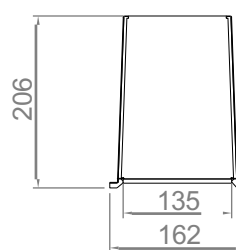

Order code:  
**VTBOX A 125 1250**

Box width type    Hole diameter    Box length

Order code:  
**VTBOX A 160 1250**

Box width type    Hole diameter    Box length

**SUITABLE FOR LINE AND LINE PERFORMANCE DIFFUSERS:  
3/12, 3/18, 2/20 P**

**“V” SHAPE INSULATED**

Order code:  
**VTBOX B 125 625**

Box width type Hole diameter Box length

Order code:  
**VTBOX B 160 625**

Box width type Hole diameter Box length

Order code:  
**VTBOX B 125 1000**

Box width type Hole diameter Box length

Order code:  
**VTBOX B 160 1000**

Box width type Hole diameter Box length

Order code:  
**VTBOX B 125 1250**

Box width type Hole diameter Box length

Order code:  
**VTBOX B 160 1250**

Box width type Hole diameter Box length