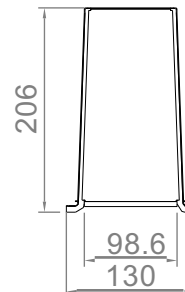

Box width type    Hole diameter    Box length

Order code:  
**VTBOX A 125 1000**

Box width type    Hole diameter    Box length

Order code:  
**VTBOX A 160 1000**

Box width type    Hole diameter    Box length

Order code:  
**VTBOX A 125 1250**

Box width type    Hole diameter    Box length

Order code:  
**VTBOX A 160 1250**

Box width type    Hole diameter    Box length

**SUITABLE FOR LINE AND LINE PERFORMANCE DIFFUSERS:  
3/12, 3/18, 2/20 P**

Box width type Hole diameter Box length

Order code:  
**VTBOX B 160 1000**

Box width type Hole diameter Box length

Order code:  
**VTBOX B 125 1250**

Box width type Hole diameter Box length

Order code:  
**VTBOX B 160 1250**

Box width type Hole diameter Box length