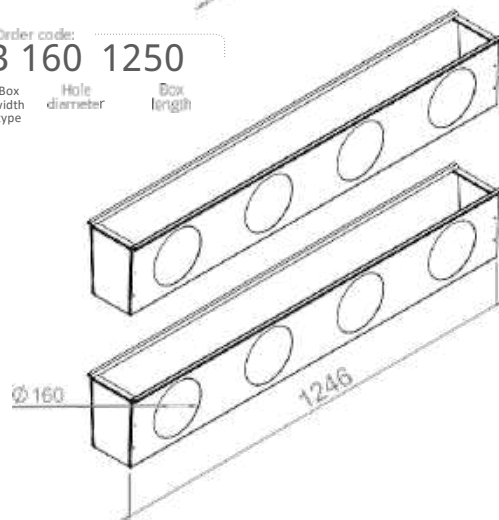

Order code:  
**VTBOX A 125 1250**

Box width type    Hole diameter    Box length

Order code:  
**VTBOX A 160 1250**

Box width type    Hole diameter    Box length

**SUITABLE FOR LINE AND LINE PERFORMANCE DIFFUSERS:  
3/12, 3/18, 2/20 P**

**“V” SHAPE INSULATED**

Order code:  
**VTBOX B 125 625**

Box width type Hole diameter Box length

Order code:  
**VTBOX B 160 625**

Box width type Hole diameter Box length

Order code:  
**VTBOX B 125 1000**

Box width type Hole diameter Box length

Order code:  
**VTBOX B 160 1000**

Box width type Hole diameter Box length

Order code:  
**VTBOX B 125 1250**

Box width type Hole diameter Box length

Order code:  
**VTBOX B 160 1250**

Box width type Hole diameter Box length