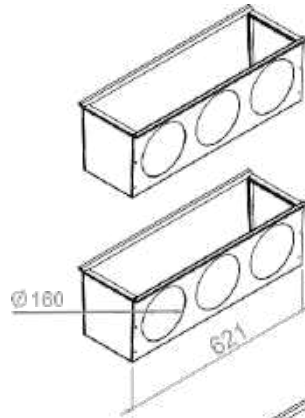

PLENUM BOXES FOR LINE / PLINE DIFFUSERS

C PLENUM BOX
WIDTH TYPE

“V” SHAPE INSULATED

Order code:
VTBOX C 160 625

Box width type	Hole diameter	Box length