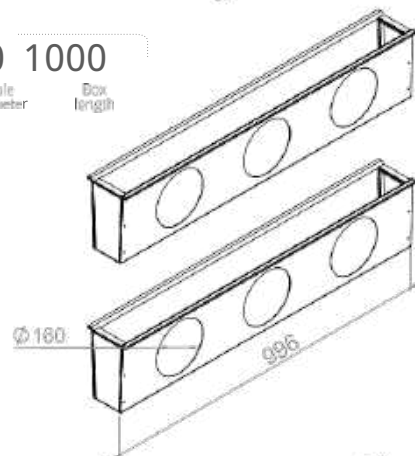

Box width type    Hole diameter    Box length

Order code:  
**VTBOX A 125 1000**

Box width type    Hole diameter    Box length

Order code:  
**VTBOX A 160 1000**

Box width type    Hole diameter    Box length

Order code:  
**VTBOX A 125 1250**

Box width type    Hole diameter    Box length

Order code:  
**VTBOX A 160 1250**

Box width type    Hole diameter    Box length

**SUITABLE FOR LINE AND LINE PERFORMANCE DIFFUSERS:  
3/12, 3/18, 2/20 P**

**“V” SHAPE INSULATED**

Order code:  
**VTBOX B 125 625**

Box width type Hole diameter Box length

Order code:  
**VTBOX B 160 625**

Box width type Hole diameter Box length

Order code:  
**VTBOX B 125 1000**

Box width type Hole diameter Box length

Order code:  
**VTBOX B 160 1000**

Box width type Hole diameter Box length

Order code:  
**VTBOX B 125 1250**

Box width type Hole diameter Box length

Order code:  
**VTBOX B 160 1250**