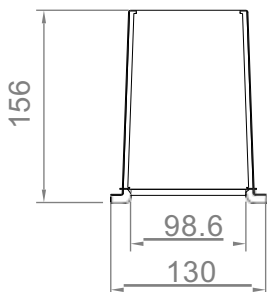

Box width type    Hole diameter    Box length

Order code:  
**VTBOX A 125 1000**

Box width type    Hole diameter    Box length

Order code:  
**VTBOX A 160 1000**

Box width type    Hole diameter    Box length

Order code:  
**VTBOX A 125 1250**

Box width type    Hole diameter    Box length

Order code:  
**VTBOX A 160 1250**

Box width type    Hole diameter    Box length

**SUITABLE FOR LINE AND LINE PERFORMANCE DIFFUSERS:  
3/12, 3/18, 2/20 P**

Box width type Hole diameter Box length

Order code:  
**VTBOX B 160 1000**

Box width type Hole diameter Box length

Order code:  
**VTBOX B 125 1250**

Box width type Hole diameter Box length

Order code:  
**VTBOX B 160 1250**

Box width type Hole diameter Box length