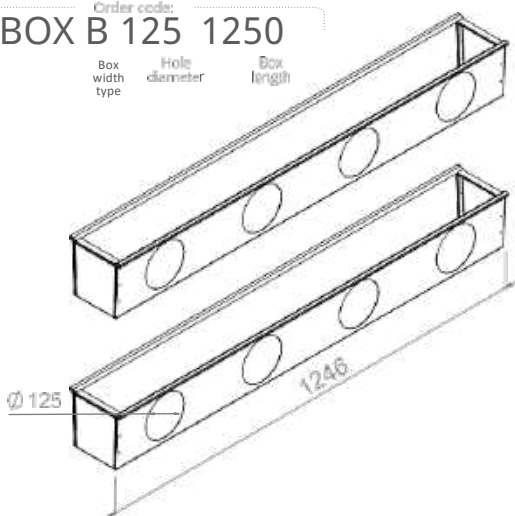

Order code:  
**VTBOX A 125 1250**

Box width type    Hole diameter    Box length

Order code:  
**VTBOX A 160 1250**

Box width type    Hole diameter    Box length

**SUITABLE FOR LINE AND LINE PERFORMANCE DIFFUSERS:  
3/12, 3/18, 2/20 P**

**“V” SHAPE INSULATED**

Order code:  
**VTBOX B 125 625**

Box width type Hole diameter Box length

Order code:  
**VTBOX B 160 625**

Box width type Hole diameter Box length

Order code:  
**VTBOX B 125 1000**

Box width type Hole diameter Box length

Order code:  
**VTBOX B 160 1000**

Box width type Hole diameter Box length

Order code:  
**VTBOX B 125 1250**

Box width type Hole diameter Box length

Order code:  
**VTBOX B 160 1250**

Box width type Hole diameter Box length