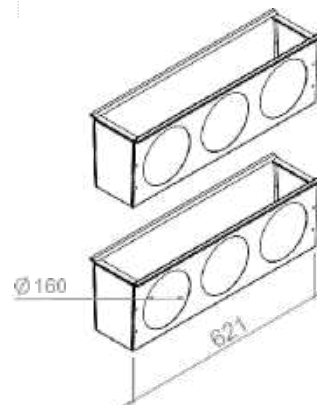

Order code:  
**VTBOX A 125 1250**

Box width type    Hole diameter    Box length

Order code:  
**VTBOX A 160 1250**

Box width type    Hole diameter    Box length

**SUITABLE FOR LINE AND LINE PERFORMANCE DIFFUSERS:  
3/12, 3/18, 2/20 P**

**“V” SHAPE INSULATED**

Order code:  
**VTBOX B 125 625**

Box width type Hole diameter Box length

Order code:  
**VTBOX B 160 625**

Box width type Hole diameter Box length

Order code:  
**VTBOX B 125 1000**

Box width type Hole diameter Box length

Order code:  
**VTBOX B 160 1000**

Box width type Hole diameter Box length

Order code:  
**VTBOX B 125 1250**

Box width type Hole diameter Box length

Order code:  
**VTBOX B 160 1250**

Box width type Hole diameter Box length