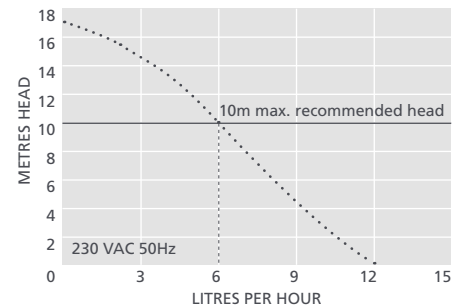

12L/h max. flow

10m max. rec. head (flow rate 6L/h)

19dB(A) @ 1m

KEY FEATURES

- Quietest in its class
- Submersible secondary reservoir included
- Plug & play

SUITABILITY

- Up to 16kW / 54,000Btu/h
- Ducted units; Floor standing & Chassis units; High wall split systems
- ✓ Perfect for... Smaller commercial and domestic units in quiet environments

0.25 kg†

SILENT+ MINI ORANGE @ 230 VAC 50Hz	
Max. flow	12L/h @ 0m head
Max. rec. head	10m
Max. suction lift	2m
dB(A) @ 1m	19
Power supply	230 VAC, 0.11A, 16W 50/60Hz
Rated Class	Non continuous II appliance <input type="checkbox"/>
Max. unit output	16kW / 54,000Btu/h
Max. water temp	40°C / 104°F
Discharge tube	6mm ID
IP Protection	IP21
Safety switch	3.0A Normally closed
Thermal protection	✓
Fully potted	✓
Self priming	✓