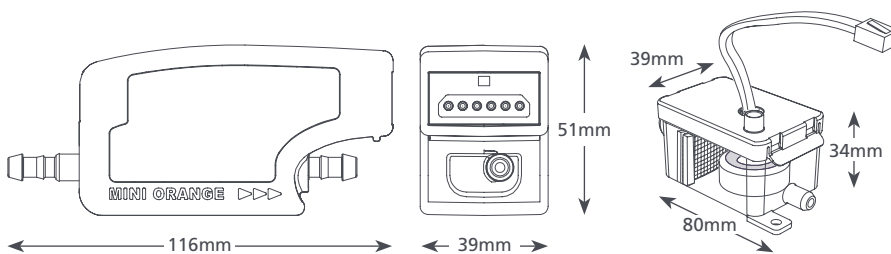

12L/h max. flow

10m max. rec. head (flow rate 6L/h)

19dB(A) @ 1m

KEY FEATURES

- Quietest in its class
- Submersible secondary reservoir included
- Plug & play

SUITABILITY

- Up to 16kW / 54,000Btu/h
- Ducted units; Floor standing & Chassis units; High wall split systems
- ✓ Perfect for... Smaller commercial and domestic units in quiet environments

0.25 kg†

SILENT+ MINI ORANGE @ 230 VAC 50Hz	
Max. flow	12L/h @ 0m head
Max. rec. head	10m
Max. suction lift	2m
dB(A) @ 1m	19
Power supply	230 VAC, 0.11A, 16W 50/60Hz
Rated Class	Non continuous II appliance <input type="checkbox"/>
Max. unit output	16kW / 54,000Btu/h
Max. water temp	40°C / 104°F
Discharge tube	6mm ID
IP Protection	IP21
Safety switch	3.0A Normally closed
Thermal protection	✓
Fully potted	✓
Self priming	✓

IN THE BOX

Silent+ Mini Orange pump • 1.5m Plug & play power cable • Acoustic damper and 1m orange discharge tube with connector • Anti vibration bracket • Reservoir • Reservoir lid with 1.5m sensor cable • Submersible reservoir • Anti siphon device • Float & filter • 1.5m Suction tube 6mm ID • 220mm Orange inlet hose 14mm ID • 150mm Vinyl breather tube 6mm ID • Drain connector kit • Fixing kit • Install manual