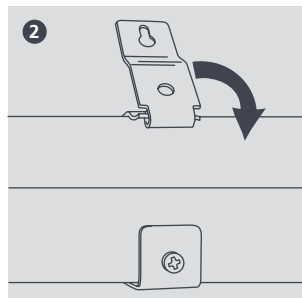

SIZING OPTIONS

Description	Liquid*	Gas*	Width (mm)	Height (mm)	Part No.	Pack Qty
Size 1	1/4"	1/2"	54	30	B6186	10
Size 2	3/8"	5/8"	60	32	B6187	10
Size 3	1/2"	7/8"	67	37	B6188	10
Size 4	5/8"	1 1/8"	80	46	B6189	10

* Approximate pipe sizes (allowing for 10mm insulation)

Material: BS EN 10230:2006. Coating: BS EN 12329:2000

For further details please refer to our website aspenpumps.com